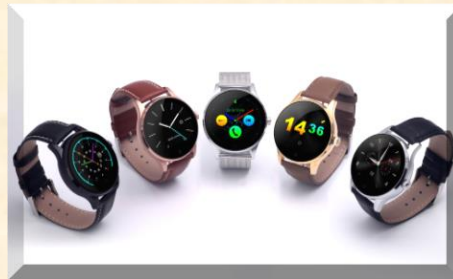

The Chairman

IG-06se

Bluetooth Smartwatch for IOS and Android

Sleek, Classic styled, full featured Smartwatch.

Fully compatible with Apple and Android Operating system.

Features of Watch

- Make and receive phone calls
- Receive text messages and emails on **Apple and Android**
- Heart Rate monitor with EKG display
- Siri Control
- Record voice memos
- Build in pedometer and sleep monitoring system
- Stopwatch, Alarm with 3 settings
- Calculator and Calendar
- Remote Camera and Phone anti lost feature
- Remote Music control, Remote phone Camera control
- Unique Branding options