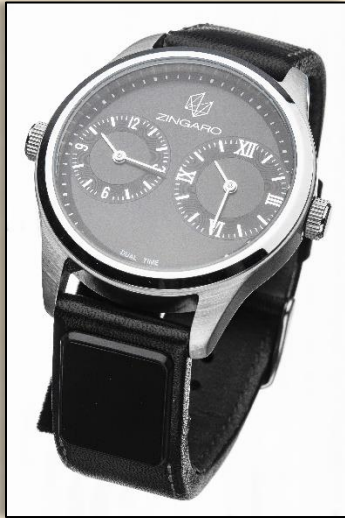

The Urban Wanderer

IG-39hsw

Dual time Analog watch with Smart Leather band

Classic beauty and style with practical technology and ease of use.

Features of Watch

- Incoming call notification with caller ID
- Read text messages and notifications on band
- Tracks steps, distance, calories burned and time active
- sleep monitoring system
- Multiple alarms and notifications
- Remote Camera and Phone anti lost feature
- Brushed alloy casing, *dual time Japanese quartz movement*, 3 ATM WR
- Quality leather band with textured or accent stitching.
- Available in 2 dial colors and 3 band styles.